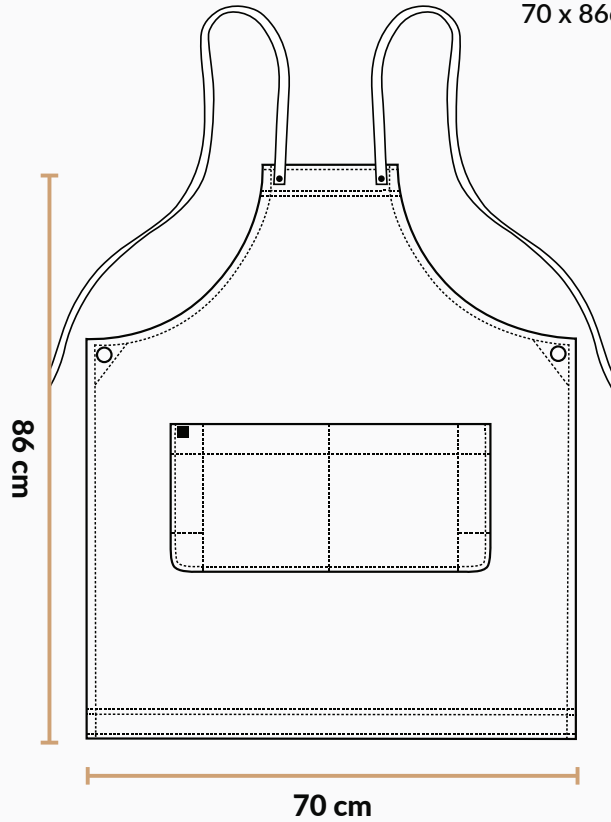

Measurements shown are the body measurements of the wearer not the garment.

JUNIOR Chef Hats

Kids Sizes	S	REG
7 Fits*	6-9yrs	10-13yrs

JUNIOR Jackets

Kids Sizes	6-7	8-9	10-11	12-13
8 Chest (cm)	68	74	78	82

*Guide Only

Some children may not be of the standard size range.
Please use your discretion in choosing your child's size.

Junior Chef Bib

50 x 60cm

Apron Sizes

Regular Bib
70 x 86cm

Long Chef Bib
86 x 100cm

Medium Bib
70 x 82cm

Apron Sizes

Short Bib
72 x 70cm

Full Wrap
80cm length

Long Bib
90 x 120cm

Apron Sizes

Short Waist
70 x 40cm

Mid Waist
86 x 70cm

Utility Pouch
38 x 29.5cm

Knife Rolls & Wraps

7 pocket AXIL Knife Roll
54 x 48cm

7 pocket Knife Wrap
45 x 48cm

10 pocket Knife Wrap
58 x 50cm

14 pocket Knife Case
50 x 32cm