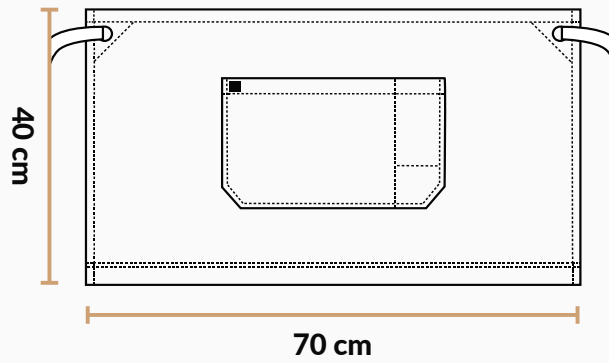

*Guide Only

Some children may not be of the standard size range.
Please use your discretion in choosing your child's size.

Junior Chef Bib

50 x 60cm

Apron Sizes

Regular Bib
70 x 86cm

Long Chef Bib
86 x 100cm

Medium Bib
70 x 82cm

Apron Sizes

Short Bib
72 x 70cm

Full Wrap
80cm length

Long Bib
90 x 120cm

Apron Sizes

Short Waist
70 x 40cm

Mid Waist
86 x 70cm

Utility Pouch
38 x 29.5cm

Knife Rolls & Wraps

7 pocket AXIL Knife Roll
54 x 48cm

7 pocket Knife Wrap
45 x 48cm

10 pocket Knife Wrap
58 x 50cm

14 pocket Knife Case
50 x 32cm