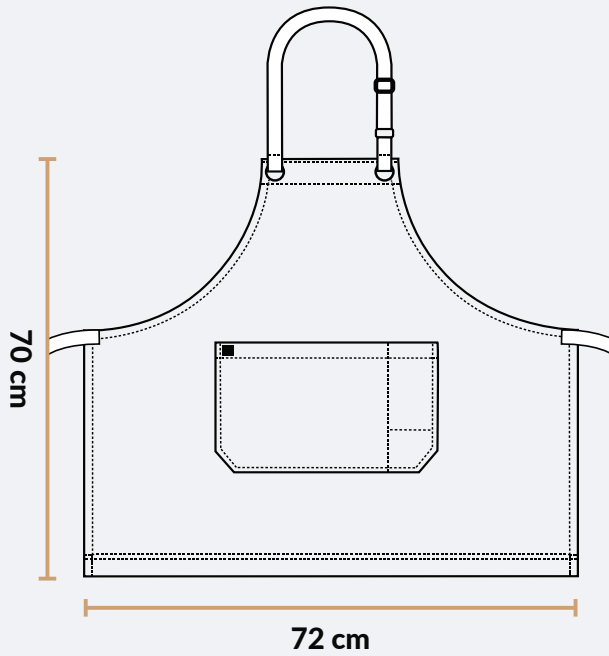

Measurements shown are the body measurements of the wearer not the garment.

JUNIOR Chef Hats

Kids Sizes	S	REG
7 Fits*	6-9yrs	10-13yrs

JUNIOR Jackets

Kids Sizes	6-7	8-9	10-11	12-13
8 Chest (cm)	68	74	78	82

*Guide Only

Some children may not be of the standard size range.
Please use your discretion in choosing your child's size.

Junior Chef Bib

50 x 60cm

Apron Sizes

Regular Bib
70 x 86cm

Long Chef Bib
86 x 100cm

Medium Bib
70 x 82cm

Apron Sizes

Short Bib
72 x 70cm

Full Wrap
80cm length

Long Bib
90 x 120cm

Apron Sizes

Short Waist
70 x 40cm

Mid Waist
86 x 70cm

Utility Pouch
38 x 29.5cm

Knife Rolls & Wraps

7 pocket AXIL Knife Roll
54 x 48cm

7 pocket Knife Wrap
45 x 48cm

10 pocket Knife Wrap
58 x 50cm

14 pocket Knife Case
50 x 32cm