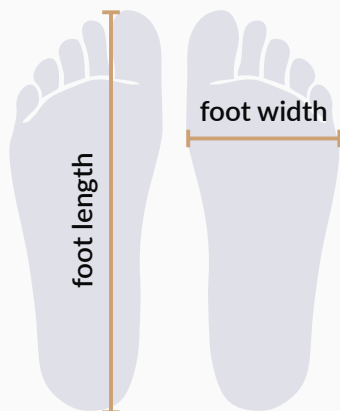

EXECUTIVE PANTS Traditional Check | Black

Unisex Sizes	XS	S	M	L	XL	2XL
2 Waist (cm)	65-75	70-80	75-85	80-90	85-95	90-100

Womens Chef Jackets & Pants

Womens

Measurements shown are the body measurements of the wearer not the garment.

WOMENS JACKETS

Womens Sizes	8	10	12	14	16
3 Bust (cm)	92	97	102	107	112
6 Hip (cm)	108	113	118	123	128

WOMENS PANTS Traditional Check | Black

Womens Sizes	8	10	12	14	16
5 Waist (cm)	75	80	85	90	95

Clogs & Chef Sneakers

Clogs & Chef Sneakers

ATTENTION!

Measurement shown is your foot length

ATTENTION!

Please check your foot measurement against the **Size Charts** below. Sizes may vary between styles.

OKI SLIP-ON CLOGS Pink | Grey | Navy