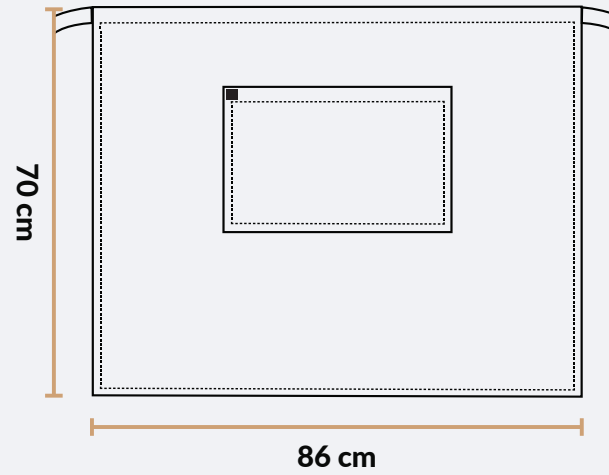

*Guide Only

Some children may not be of the standard size range.
Please use your discretion in choosing your child's size.

Junior Chef Bib

50 x 60cm

Apron Sizes

Regular Bib
70 x 86cm

Long Chef Bib
86 x 100cm

Medium Bib
70 x 82cm

Apron Sizes

Short Bib
72 x 70cm

Full Wrap
80cm length

Long Bib
90 x 120cm

Apron Sizes

Short Waist
70 x 40cm

Mid Waist
86 x 70cm

Utility Pouch
38 x 29.5cm

Knife Rolls & Wraps

7 pocket AXIL Knife Roll
54 x 48cm

7 pocket Knife Wrap
45 x 48cm

10 pocket Knife Wrap
58 x 50cm

14 pocket Knife Case
50 x 32cm