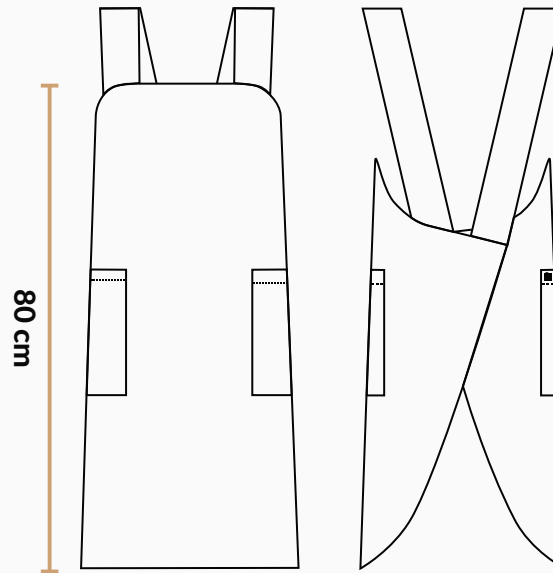

*Guide Only

Some children may not be of the standard size range.
Please use your discretion in choosing your child's size.

Junior Chef Bib

50 x 60cm

Apron Sizes

Regular Bib
70 x 86cm

Long Chef Bib
86 x 100cm

Medium Bib
70 x 82cm

Apron Sizes

Short Bib
72 x 70cm

Full Wrap
80cm length

Long Bib
90 x 120cm

Apron Sizes

Short Waist
70 x 40cm

Mid Waist
86 x 70cm

Utility Pouch
38 x 29.5cm

Knife Rolls & Wraps

7 pocket AXIL Knife Roll
54 x 48cm

7 pocket Knife Wrap
45 x 48cm

10 pocket Knife Wrap
58 x 50cm

14 pocket Knife Case
50 x 32cm