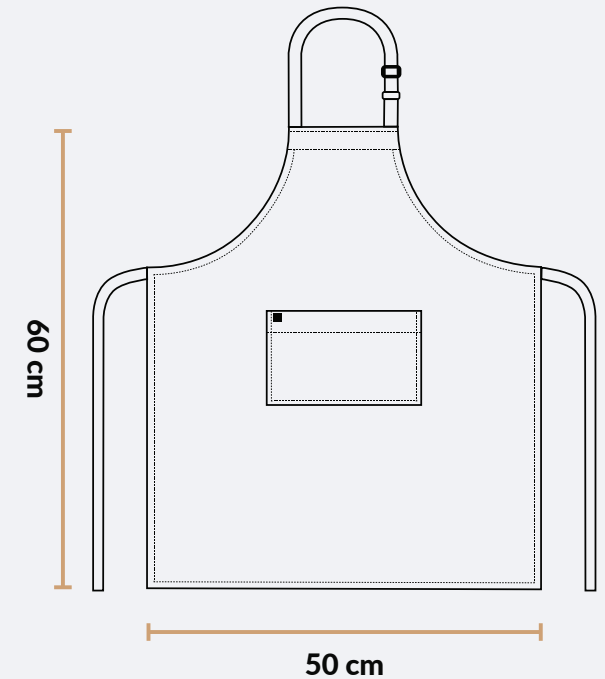

Measurements shown are the body measurements of the wearer not the garment.

JUNIOR Chef Hats

Kids Sizes	S	REG
7 Fits*	6-9yrs	10-13yrs

JUNIOR Jackets

Kids Sizes	6-7	8-9	10-11	12-13
8 Chest (cm)	68	74	78	82

*Guide Only

Some children may not be of the standard size range.
Please use your discretion in choosing your child's size.

Junior Chef Bib

50 x 60cm

Apron Sizes

Regular Bib
70 x 86cm

Long Chef Bib
86 x 100cm

Medium Bib
70 x 82cm

Apron Sizes

Short Bib
72 x 70cm

Full Wrap
80cm length

Long Bib
90 x 120cm

Apron Sizes

Short Waist
70 x 40cm

Mid Waist
86 x 70cm