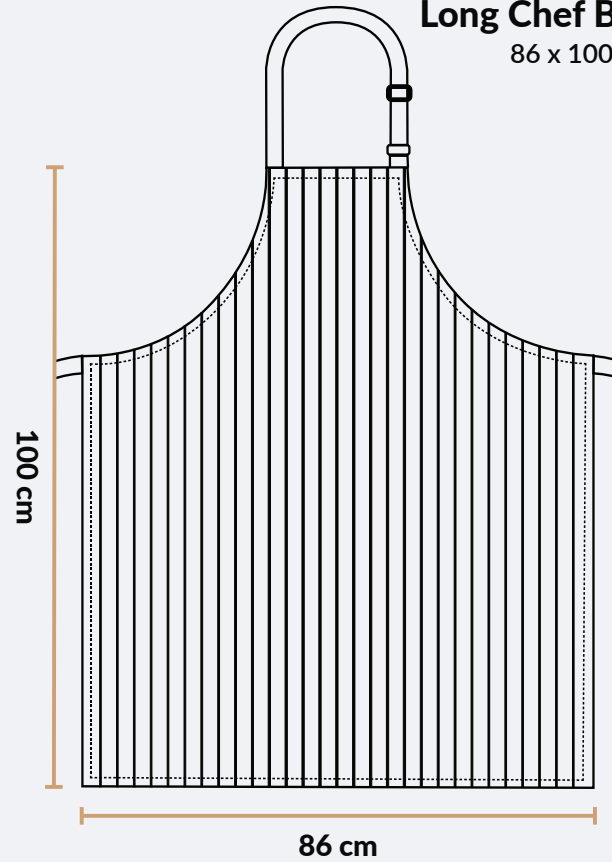

Measurements shown are the body measurements of the wearer not the garment.

JUNIOR Chef Hats

Kids Sizes	S	REG
7 Fits*	6-9yrs	10-13yrs

JUNIOR Jackets

Kids Sizes	6-7	8-9	10-11	12-13
8 Chest (cm)	68	74	78	82

*Guide Only

Some children may not be of the standard size range.
Please use your discretion in choosing your child's size.

Junior Chef Bib

50 x 60cm

Apron Sizes

Regular Bib
70 x 86cm

Long Chef Bib
86 x 100cm

Medium Bib
70 x 82cm

Apron Sizes

Short Bib
72 x 70cm

Full Wrap
80cm length

Long Bib
90 x 120cm

Apron Sizes

Short Waist
70 x 40cm

Mid Waist
86 x 70cm