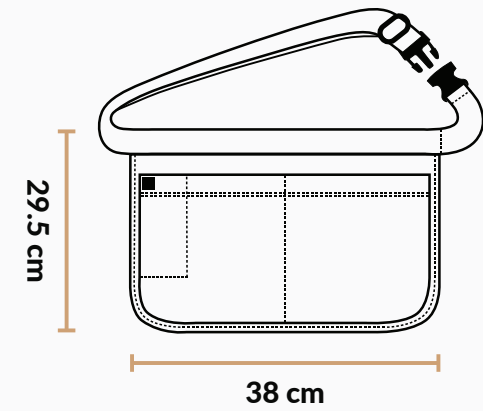

*Guide Only

Some children may not be of the standard size range.
Please use your discretion in choosing your child's size.

Junior Chef Bib

50 x 60cm

Apron Sizes

Regular Bib
70 x 86cm

Long Chef Bib
86 x 100cm

Medium Bib
70 x 82cm

Apron Sizes

Short Bib
72 x 70cm

Full Wrap
80cm length

Long Bib
90 x 120cm

Apron Sizes

Short Waist
70 x 40cm

Mid Waist
86 x 70cm

Utility Pouch
38 x 29.5cm

Knife Rolls & Wraps

7 pocket AXIL Knife Roll
54 x 48cm

7 pocket Knife Wrap
45 x 48cm

10 pocket Knife Wrap
58 x 50cm

14 pocket Knife Case
50 x 32cm