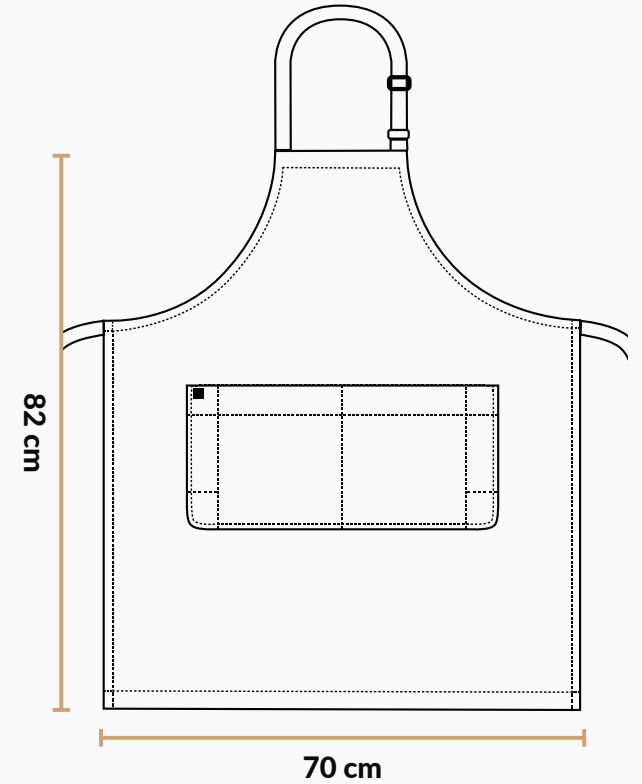

*Guide Only

Some children may not be of the standard size range.
Please use your discretion in choosing your child's size.

Junior Chef Bib

50 x 60cm

Apron Sizes

Regular Bib
70 x 86cm

Long Chef Bib
86 x 100cm

Medium Bib
70 x 82cm

Apron Sizes

Short Bib
72 x 70cm

Full Wrap
80cm length

Long Bib
90 x 120cm

Apron Sizes

Short Waist
70 x 40cm

Mid Waist
86 x 70cm