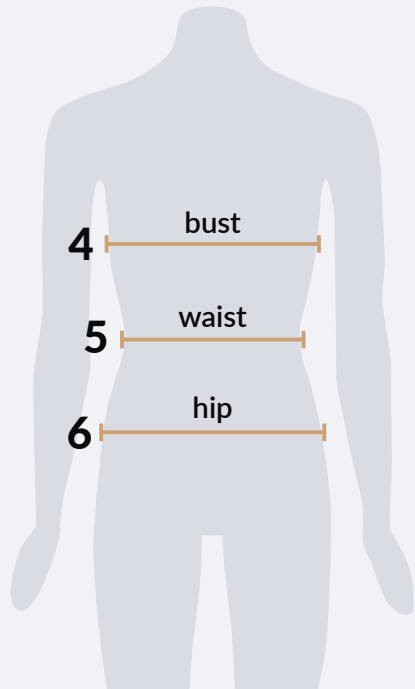

ALEX CLASSIC T-SHIRT

Unisex Sizes	XS	S	M	L	XL	2XL
1 Chest (cm)	85	95	105	110	115	125
3 Centre Back Length (cm)	64	66	68	70	72	73

UNISEX PANTS Traditional Check | Black

Unisex Sizes	XS	S	M	L	XL	2XL	3XL	4XL
2 Waist (cm)	46-70	56-80	66-90	76-100	86-110	96-120	106-130	116-140

EXECUTIVE PANTS Traditional Check | Black

Unisex Sizes	XS	S	M	L	XL	2XL
2 Waist (cm)	65-75	70-80	75-85	80-90	85-95	90-100

Womens Chef Jackets & Pants

Womens

Measurements shown are the body measurements of the wearer not the garment.

WOMENS JACKETS

Womens Sizes	8	10	12	14	16
3 Bust (cm)	92	97	102	107	112
6 Hip (cm)	108	113	118	123	128

WOMENS PANTS Traditional Check | Black

Womens Sizes	8	10	12	14	16
5 Waist (cm)	75	80	85	90	95

Clogs & Chef Sneakers