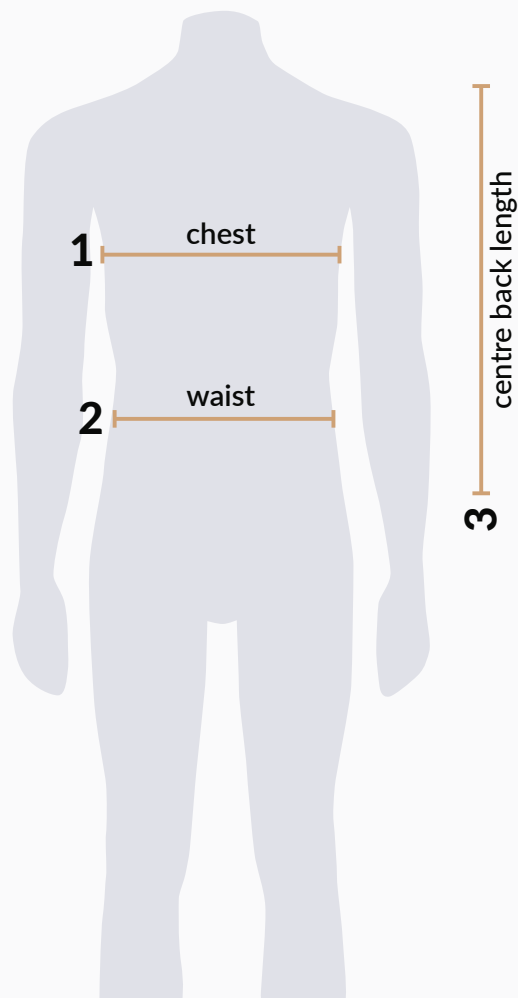

Unisex Chef Jackets & Pants

Unisex

Measurements shown are the body measurements of the wearer not the garment.

ALEX JACKETS Alex Classic | Alex Cool Mesh | Alex Press Stud | Alex Zipper

Unisex Sizes	XS	S	M	L	XL	2XL	3XL
1 Chest (cm)	85	95	105	110	115	125	130

ARLI & ARLO SHIRTS Arli | Arlo

Unisex Sizes	XS	S	M	L	XL	2XL	3XL
1 Chest (cm)	85	95	105	110	115	125	130

CHEF JACKETS Traditional | Modern Tunic | Executive | Procool | StreetChef | New York | Classic

Unisex Sizes	XS	S	M	L	XL	2XL	3XL	4XL
1 Chest (cm)	85	95	105	115	125	135	145	155

ALEX CLASSIC T-SHIRT

Unisex Sizes	XS	S	M	L	XL	2XL
1 Chest (cm)	85	95	105	110	115	125
3 Centre Back Length (cm)	64	66	68	70	72	73

UNISEX PANTS Traditional Check | Black

Unisex Sizes	XS	S	M	L	XL	2XL	3XL	4XL
2 Waist (cm)	46-70	56-80	66-90	76-100	86-110	96-120	106-130	116-140

EXECUTIVE PANTS Traditional Check | Black

Unisex Sizes	XS	S	M	L	XL	2XL
2 Waist (cm)	65-75	70-80	75-85	80-90	85-95	90-100

Womens Chef Jackets & Pants

Womens

Measurements shown are the body measurements of the wearer not the garment.