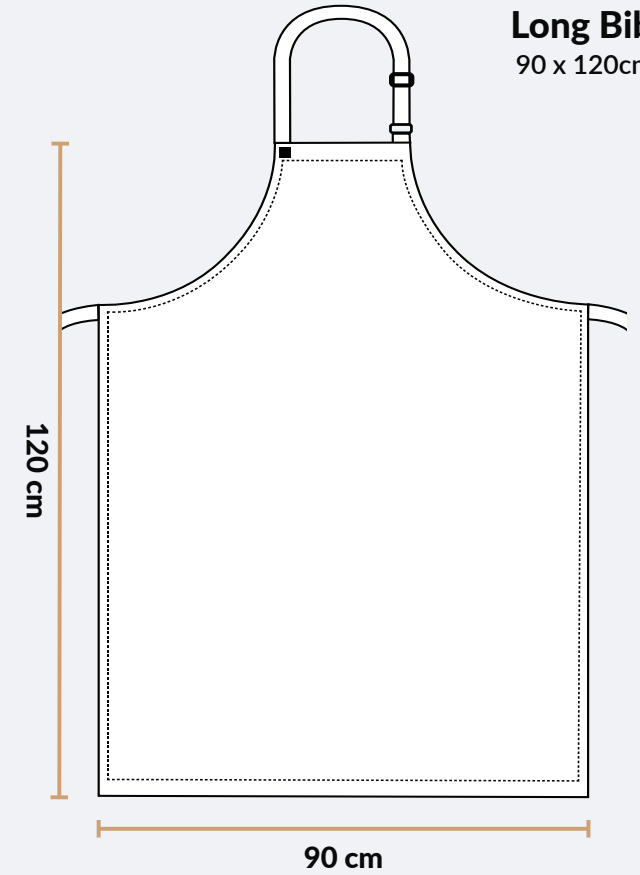

*Guide Only

Some children may not be of the standard size range.
Please use your discretion in choosing your child's size.

Junior Chef Bib

50 x 60cm

Apron Sizes

Regular Bib
70 x 86cm

Long Chef Bib
86 x 100cm

Medium Bib
70 x 82cm

Apron Sizes

Short Bib
72 x 70cm

Full Wrap
80cm length

Long Bib
90 x 120cm

Apron Sizes

Short Waist
70 x 40cm

Mid Waist
86 x 70cm

Utility Pouch
38 x 29.5cm

Knife Rolls & Wraps

7 pocket AXIL Knife Roll
54 x 48cm

7 pocket Knife Wrap
45 x 48cm

10 pocket Knife Wrap
58 x 50cm

14 pocket Knife Case
50 x 32cm