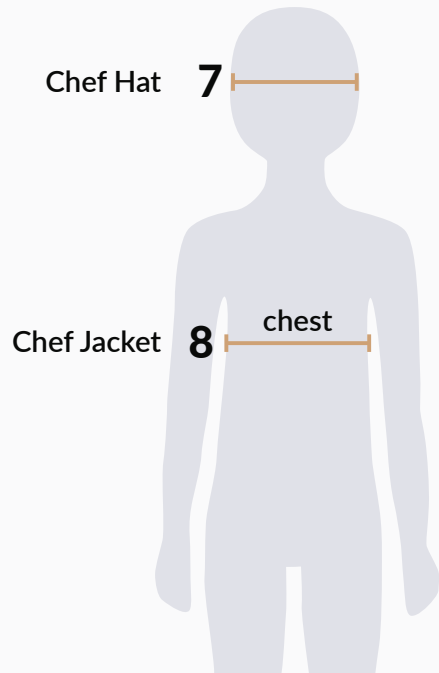

BOX HATS White | Black | Colours*

Sizes	S	REG (M)	L
Head (cm)	50-54	53-57	56-60

*Colours

Navy, Black Stripe, Navy Stripe, Black/White Check
Available in REG (M) ONLY

Junior Chef Jackets, Hats & Aprons

Kids